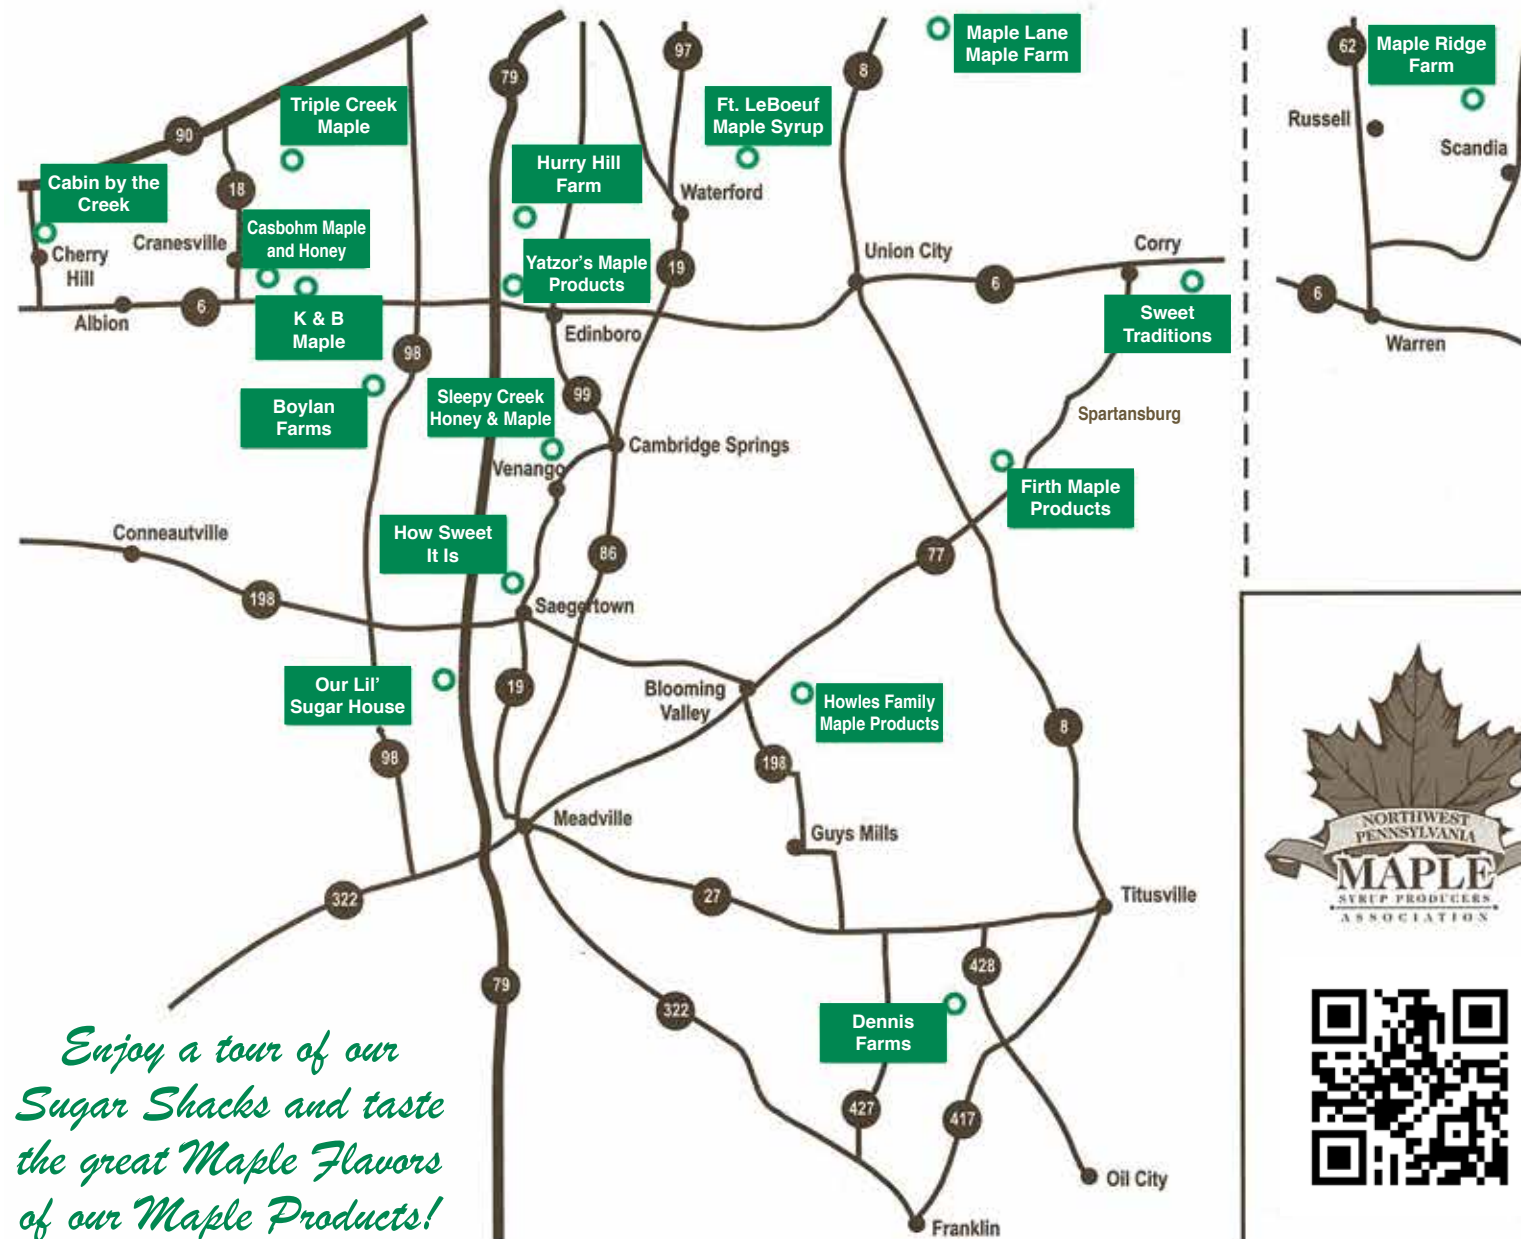

Maple Lane Maple Farm

Greg, Chris, Shaylyn & Cassidy Walberg • 814-739-9422
9437 Phillips Road, Union City, PA 16438 • sibergirl@verizon.net

*Since 1944. Join us for lunch, free hot
beverages, free samples of syrup, candy cream,
maple mustard and maple peanuts.*

Maple Ridge Farm

Loren & Michelle Cable • 814-757-5449 • 1920 Fox Hill Rd., Russell, PA 16345
cablesmapleridgefarm@hotmail.com

**WOOD FIRED EVAPORATOR
MAPLE CANDY, MAPLE MUSTARD,
MAPLE PEANUTS, & MAPLE SYRUP**

Howles Family Maple Products

27828 Patterson Road, Guys Mills, PA 16327 • 814-724-5296
howlesmapleproducts@gmail.com • www.howlesmapleproducts.com

**Come hungry! We will serve pancakes & ham
all day both days - while supplies last!**

Sweet Traditions Sugarhouse & Pancake Restaurant

Casey Catalfu & Kerrie Clark • 814-964-1124 • 20110 Reed Rd., Corry, PA 16407
J-Catalfu@hotmail.com

The restaurant is new for 2014 and will be open offering pancakes,
sausage, and fresh syrup, candy, cream, cotton candy, maple
popcorn, coated nuts, & more.

Dennis Farms

Kevin Dennis • 814-374-4472 • 765 Russell Road, Cooperstown, PA 16317
kevin@dennisfarmsmple.com • www.dennisfarmsmple.com

*Samples of nuts, cream,
maple syrup dip, syrup and candy.*

Crawford County Convention & Visitors Bureau

1-800-332-2338 • www.visitcrawford.org

11TH ANNUAL MAPLE TASTE AND TOUR WEEKEND

*Enjoy a tour of our
Sugar Shacks and taste
the great Maple Flavors
of our Maple Products!*

Firth Maple Products

Troy & Lynn Firth • 814-654-7265 • 22418 Firth Road, Spartansburg, PA 16434
www.firthmapleproducts.com
Located on Route 77, midway between Route 8 & Route 89.

We will have maple butter & 2 grades of syrup to taste. Syrup,
maple butter, candy, & gift baskets will be available for sale.
We can UPS products for you.

Our Lil' Sugar House

Scott & Kendra Durfee & Family • 814-333-6540 • 16234 S. Mosiertown Rd.,
Saegertown, PA 16433 scottdurfee@juno.com

Backyard demonstrations, tap-a-tree, historical
reenactments, free samples, maple treats, souvenirs,
and more