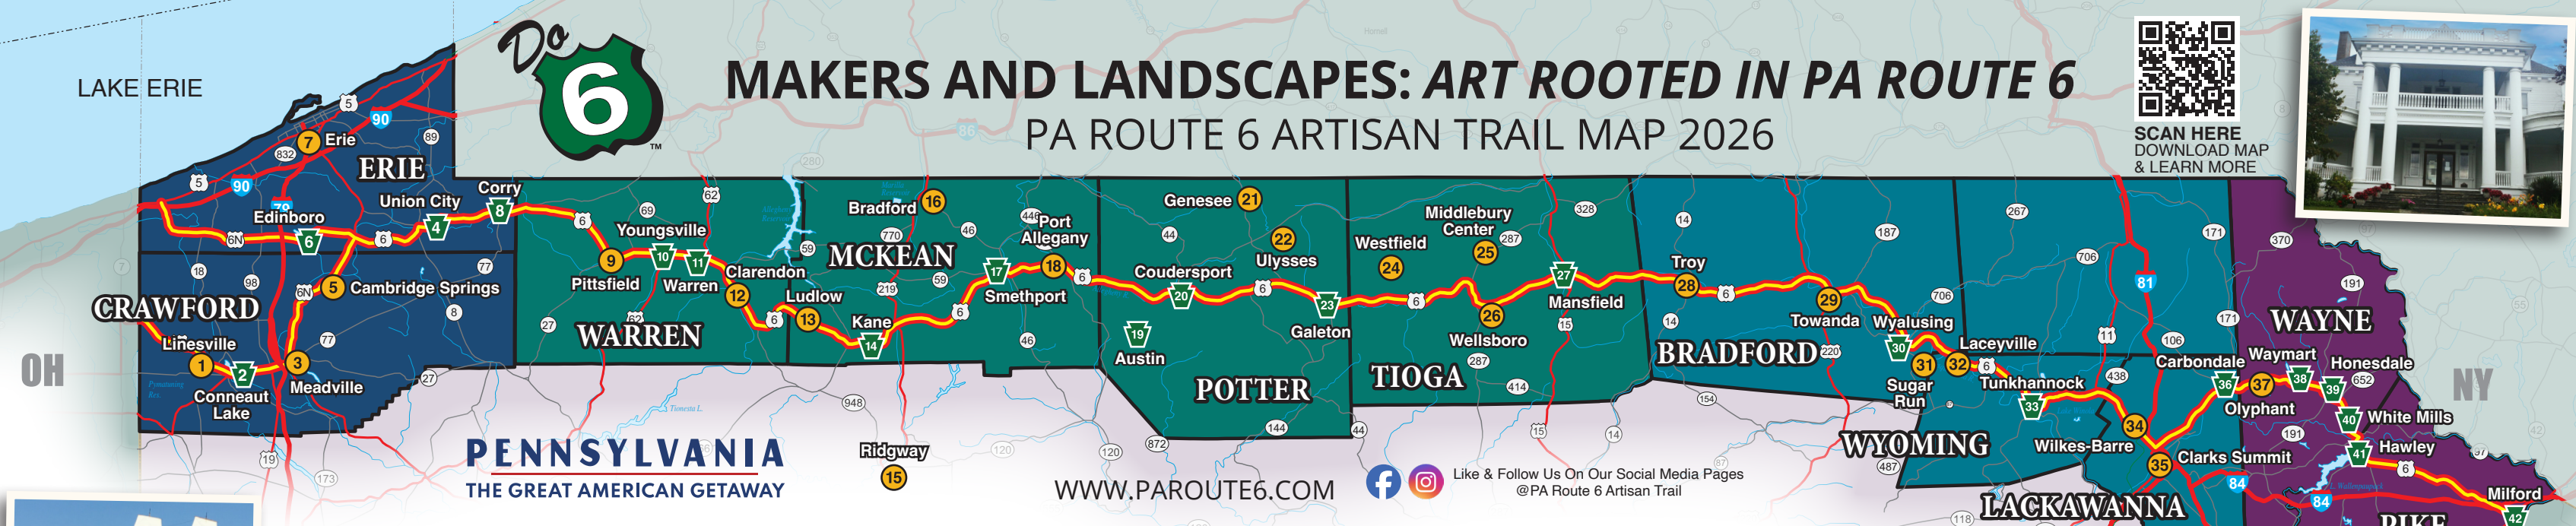

LAKE ERIE

MAKERS AND LANDSCAPES: ART ROOTED IN PA ROUTE 6

PA ROUTE 6 ARTISAN TRAIL MAP 2026

SCAN HERE
DOWNLOAD MAP
& LEARN MORE

PENNSYLVANIA
THE GREAT AMERICAN GETAWAY

WWW.PAROUTE6.COM

Like & Follow Us On Our Social Media Pages
@PA Route 6 Artisan Trail

EXPLORE THE CREATIVE SPIRIT OF PENNSYLVANIA'S ROUTE 6, where artists draw inspiration from forests, rivers, and small-town life.

MAKERS AND LANDSCAPES celebrates the deep connection between place and craft, inviting you to discover studios, meet artisans, and experience artwork shaped by the natural beauty and heritage of this remarkable corridor.

GREAT LAKES

- **1. LINESVILLE**
  Blossoms and Blooms Boutique ●▲
  163 West Erie Street • www.blossomsandbloomsboutique.com
- **2. CONNEAUT LAKE** ▼
  Conneaut Cellars Winery & Distillery ●●●▲
  12005 Conneaut Lake Road • www.conneautcellars.com
- **3. MEADVILLE**
  Meadville Market House ●●
  910 Market Street • www.meadvillemarkethouse.org
  Davenport Fruit Farm Cidery & Winery ●●●●
  13124 Townline Road • www.davenportcidery.com
  French Creek Arts Collective ●●●▲
  122 Cussewago Square • www.frenchcreekartscollective.com
- **4. UNION CITY** ▼
  Earth, Wind and Wire Studio and Rock Shop ●●
  111 Church Street Suite 1 • Find Us On Facebook
- **5. CAMBRIDGE SPRINGS**
  Riverside Brewing Co. ●●●▲
  1 Fountain Street • www.riversidebrewing.co
- **6. EDINBORO** ▼
  Goodell Gardens & Homestead ●●●●
  221 Waterford Street • www.goodellgardens.org
  Sealed by Nature ●●▲
  5470 Harold Drive • www.sealedbynature.org
- **7. ERIE**
  Ralph Miller Jewelers & Gallery ●●
  3330 West 26th Street, Village West Plaza Unit 9 • Find Us On Facebook
  Brew Ha Ha at the Colony ●●▲
  2612 West 8th Street Shops at the Colony • www.brewhahacolony.com
  Moose Head Pottery ●▲
  8270 Peach Street Suite 300 • www.mooseheadpottery.com
  Glass Growers Gallery ●●▲
  10 East 5th Street • www.glassgrowersgallery.com
  Erie Arts & Culture ●●
  310 East 10th Street • www.erieartsandculture.org
- **8. CORRY** ▼
  Corry Area Historical Society, Inc. ●●
  945 Mead Ave • www.corryareahistoricalsociety.org
  Painted Finch Gallery ●▲
  32 N Center Street • www.paintedfinchgallery.com
  Epiphany's Emporium ●▲
  34 North Center Street • www.epiphanysemporium.com
  Downtown Corry Business Association ●●
  Find information & events at: Find Us On Facebook

LEARN MORE ABOUT VISITOR BUREAUS
SCAN HERE

PA WILDS