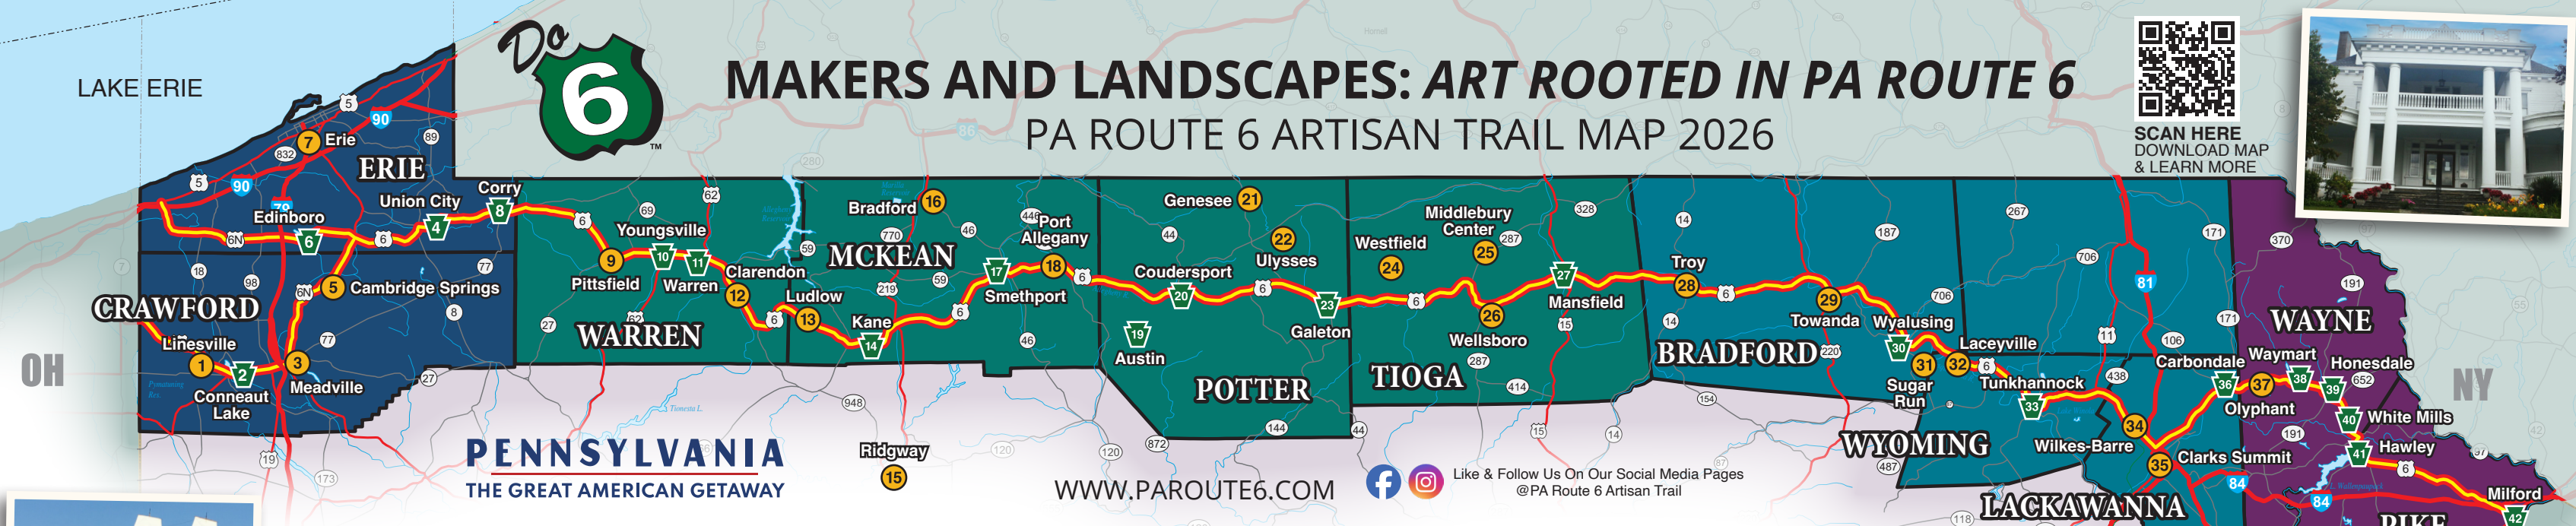

LAKE ERIE

MAKERS AND LANDSCAPES: ART ROOTED IN PA ROUTE 6

PA ROUTE 6 ARTISAN TRAIL MAP 2026

SCAN HERE
DOWNLOAD MAP
& LEARN MORE

PENNSYLVANIA
THE GREAT AMERICAN GETAWAY

WWW.PAROUTE6.COM

Like & Follow Us On Our Social Media Pages
@PA Route 6 Artisan Trail

EXPLORE THE CREATIVE SPIRIT OF PENNSYLVANIA'S ROUTE 6, where artists draw inspiration from forests, rivers, and small-town life.

MAKERS AND LANDSCAPES celebrates the deep connection between place and craft, inviting you to discover studios, meet artisans, and experience artwork shaped by the natural beauty and heritage of this remarkable corridor.

Discover More in PA Route 6 Heritage Communities!

In these 20 Pennsylvania Route 6 Heritage Communities, you'll find lasting landmarks, historic sites, impressive architecture, gorgeous outdoor spaces, and best of all, friendly people!

SCAN HERE TO FIND INSPIRING ROUTE 6 ROAD TRIP ITINERARIES

* The PA Route 6 Artisan Trail is a program of PA Route 6 Alliance and PA Route 6 Heritage Corridor, funded by the PA Heritage Area Program under the PA Department of Conservation and Natural Resources.